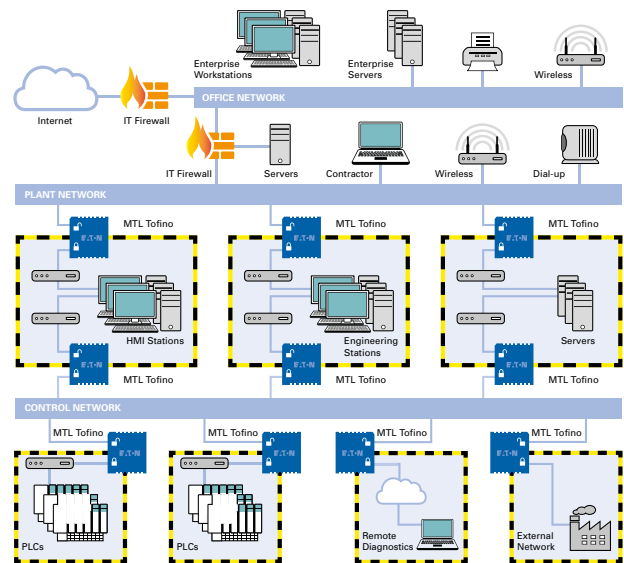

Reducing costs

Protecting from cyber threats

Maximising availability and reliability

The **9202-ETS** is our next generation **MTL Tofino™** security system and continues to provide the highest level of network security for process automation applications. It is exceptionally easy to install compared with alternative systems and includes the latest configurator software and built-in modules (Firewall & Event Logger) to protect industrial networks from cyber-security vulnerabilities. This maximises plant uptime and process availability while protecting it from both intentional and unintentional security incidents.

## 9202-ETS Key features

➔ **Robust metal housing**  
designed for harsh industrial environments

➔ **Loadable security modules (LSMs)**  
provide additional layers of security

➔ **Tofino configurator (TC)**  
free software with intuitive user-friendly interface

➔ **USB connectivity** with a secure USB port for configuration and diagnostics

➔ **DIN-rail mounting**  
for quick and simple installation

➔ **Plug 'n' play** with no pre-configuration upon installation and simple setup

➔ **Unique 'Test' mode**  
allows firewall testing with no risk to operations

➔ **Ease of accessibility**  
with multiple front facing interfaces

Zones and conduits provide defense in depth